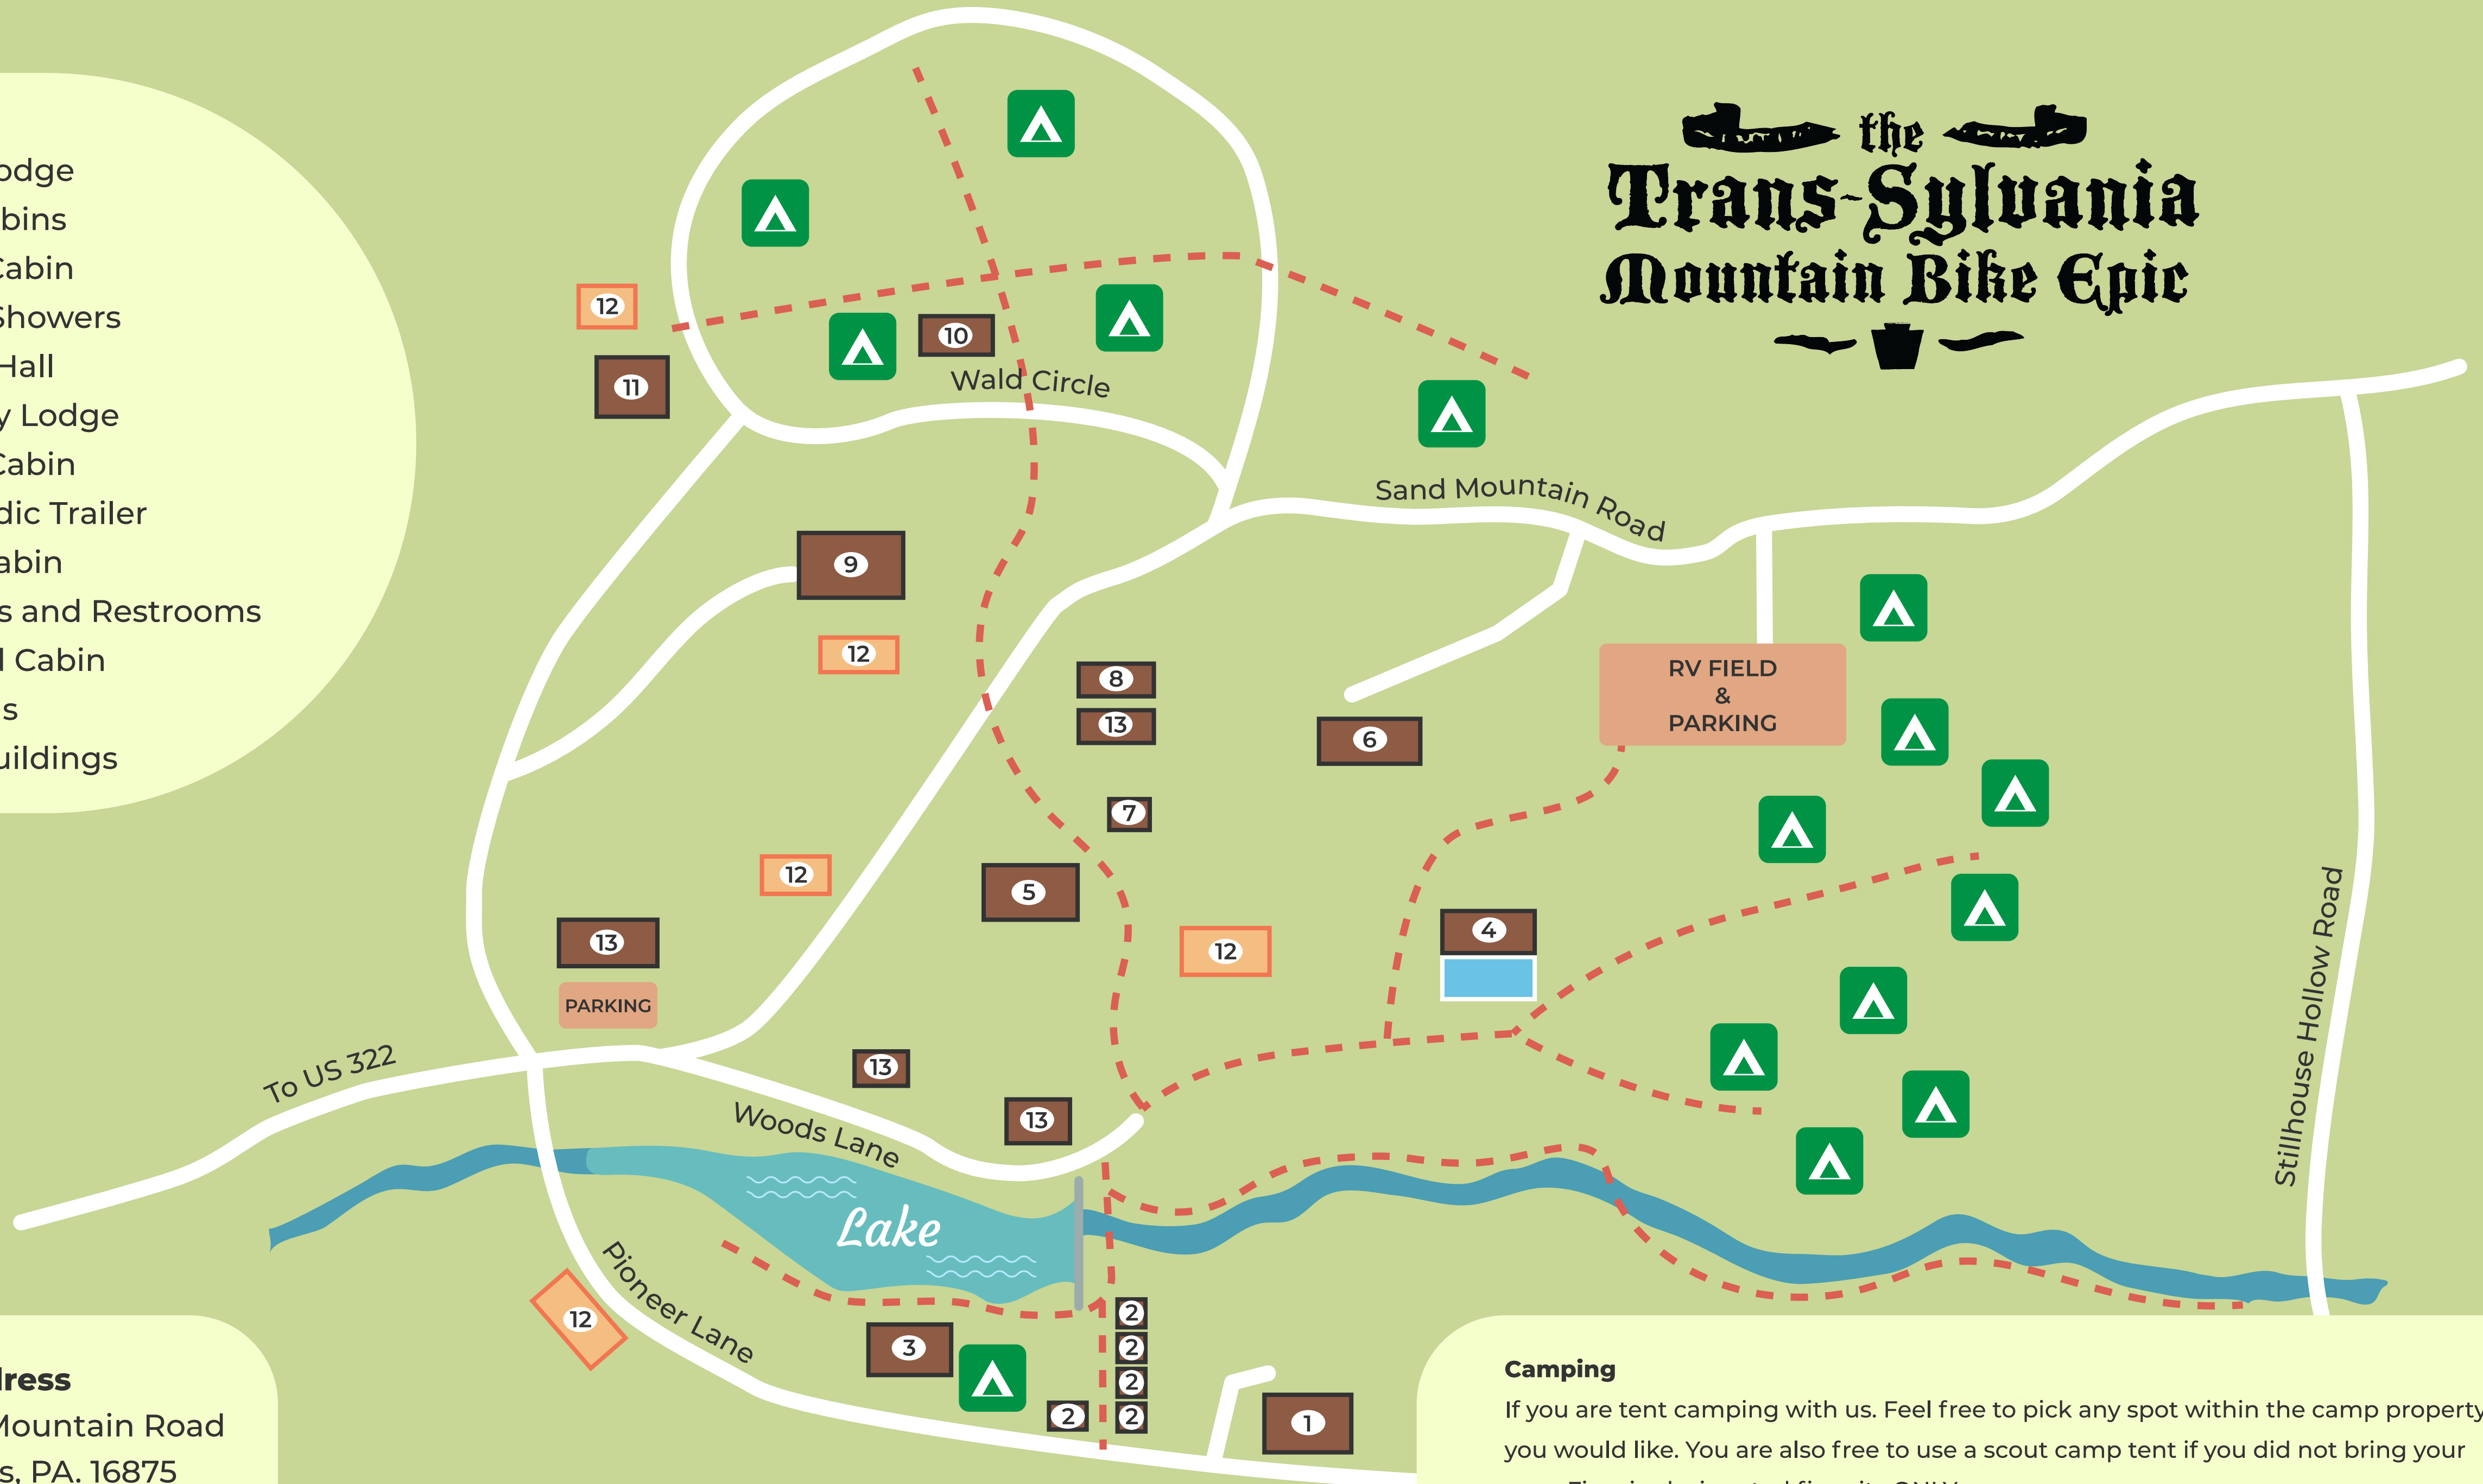

# the Trans-Sylvania Mountain Bike Epic

## Camp Key

- 1. Eagle Lodge
- 2. Staff Cabins
- 3. Kriner Cabin
- 4. Pool & Showers
- 5. Dining Hall
- 6. Rimmey Lodge
- 7. Chef's Cabin
- 8. TSE Medic Trailer
- 9. Kurtz Cabin
- 10. Showers and Restrooms
- 11. Leopold Cabin
- 12. Pavilions
- 13. MISC Buildings

## Camp Address

227 Sand Mountain Road  
Spring Mills, PA. 16875